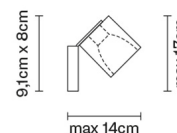

**CUBETTO**  
**D28G0301**

*Pamio Design*

**Description**

Wall/ceiling lamp with glass diffuser made of white paste sandblasted inside. Polished chrome-plated metal structure.

**Dimensions**

**Voltage**

220-240V

- White
- Other colours available

**Available structure colours**

- Chrome

**Not included accessories**

Bulb

**Weight Lamp**

Net: 1.25 kg

**Packaging**

Gross weight: 1.32 kg  
Volume: 0.004 m<sup>3</sup>  
Number of boxes: 1

**Specs**

IP20

**In the same family**